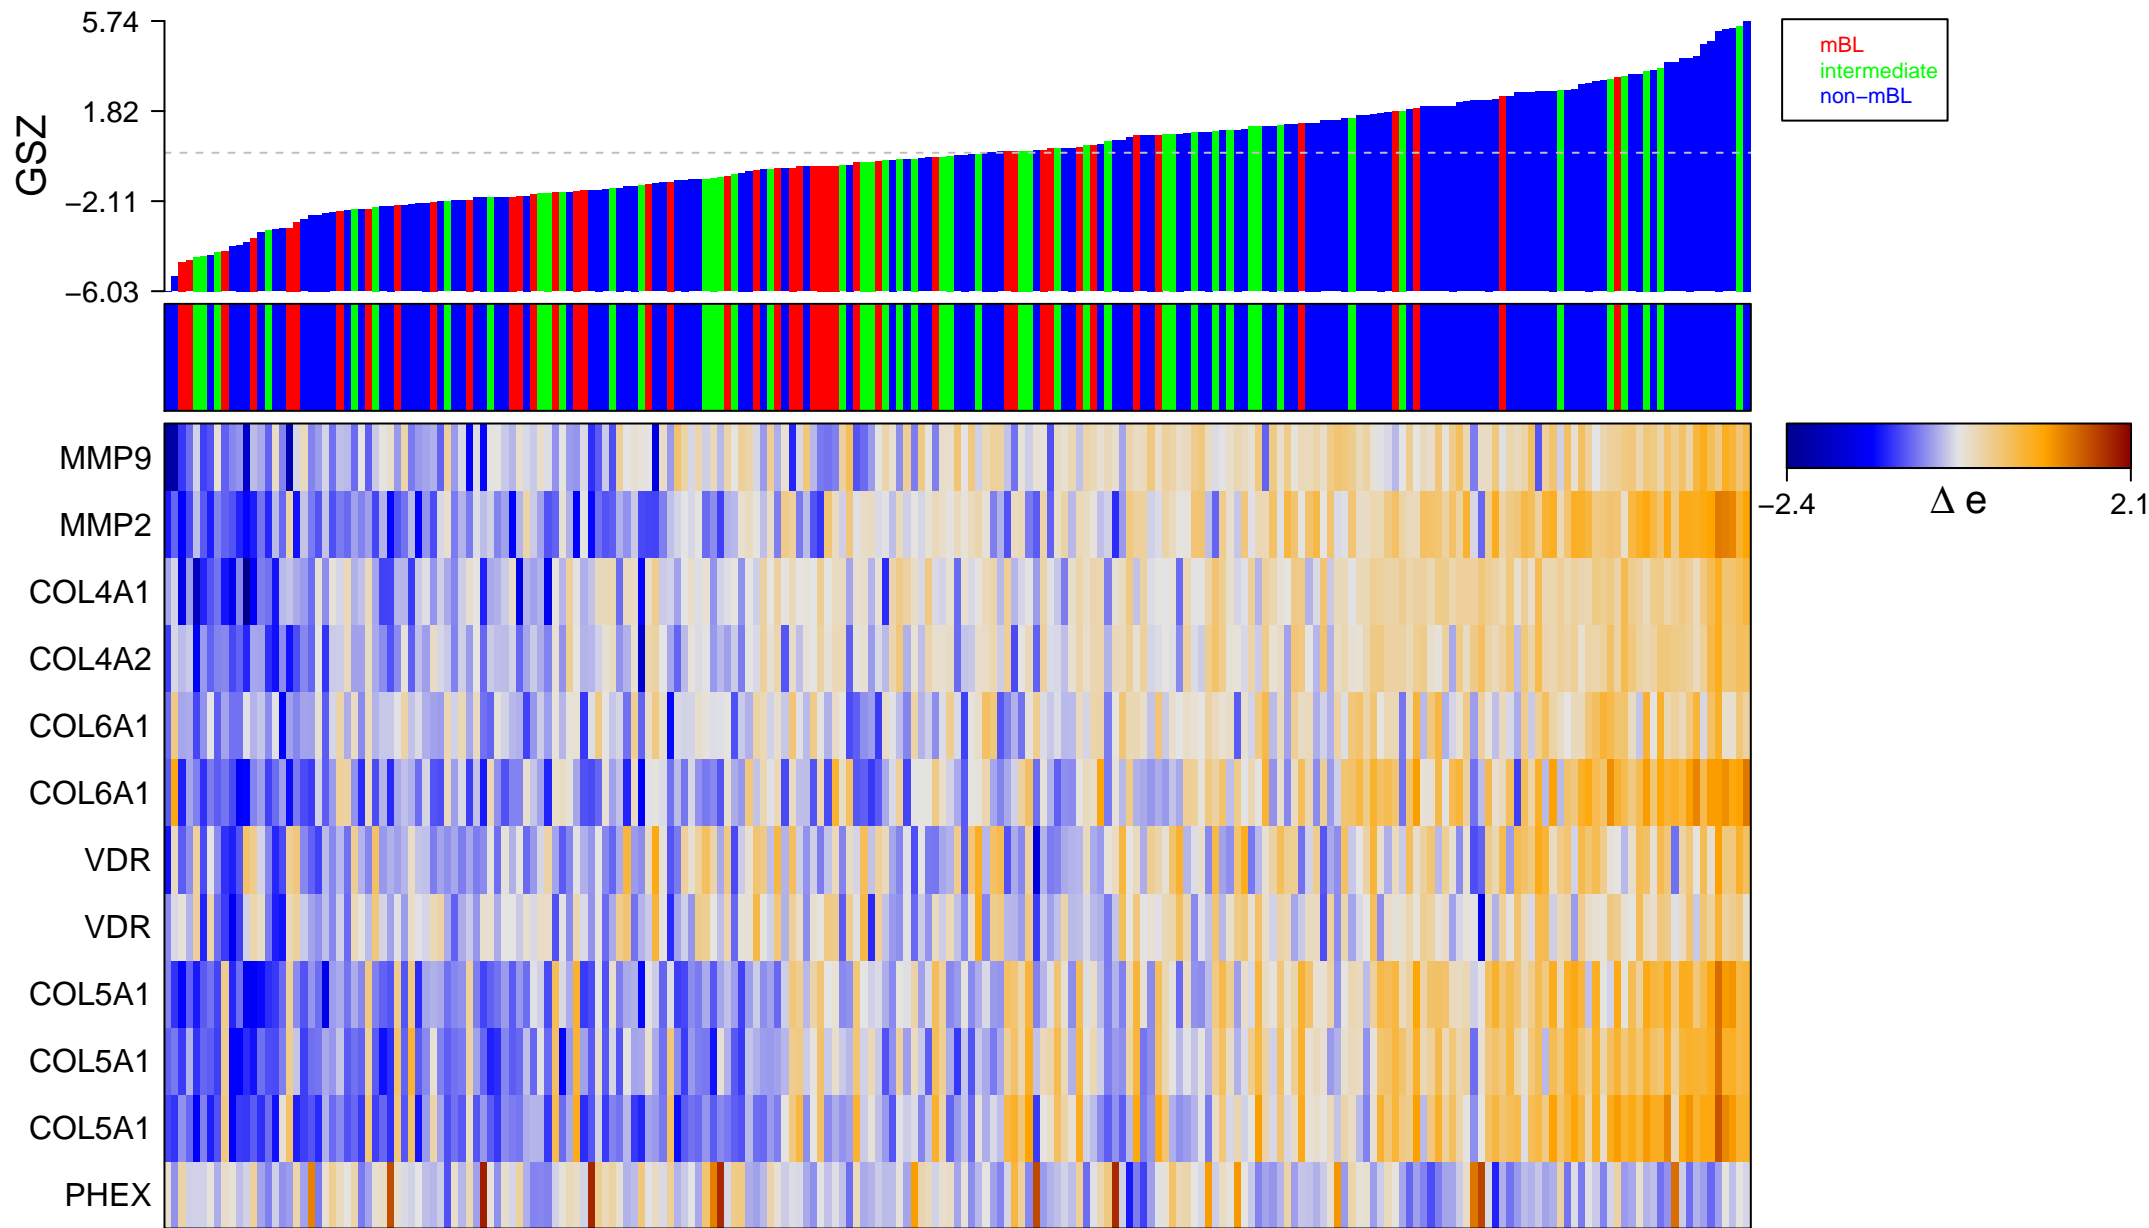

KANG_AR_TARGETS_UP

KANG_AR_TARGETS_UP

■ on
■ -
□ off

KANG_AR_TARGETS_UP